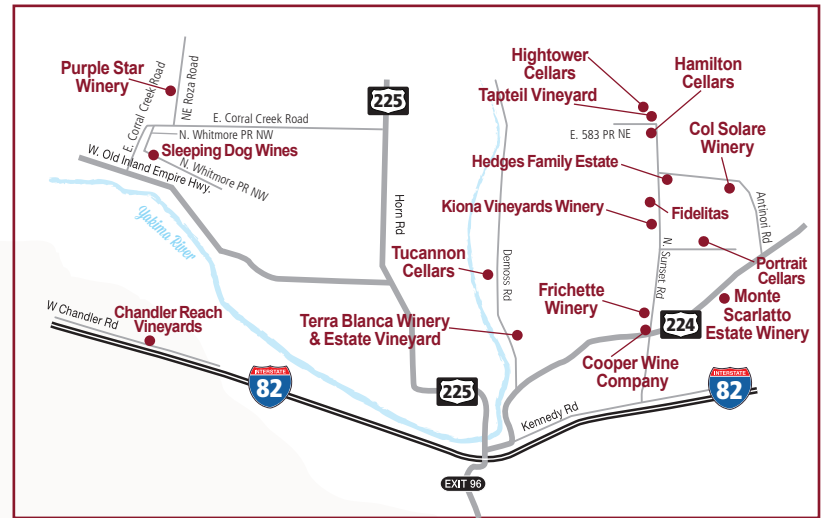

YAKIMA VALLEY CRAFT BEVERAGE MAP

THE YAKIMA VALLEY GROWS MORE HOPS, GRAPES AND FRUIT THAN ANYWHERE ELSE IN THE PACIFIC NORTHWEST. COME EXPERIENCE AWARD WINNING WINE, UNIQUE CRAFT BEER AND HAND-CRAFTED CIDER STRAIGHT FROM THE SOURCE.

YAKIMA RATTLESNAKE HILLS PROSSER RED MOUNTAIN COLUMBIA GORGE BREWERY/CIDERY/DISTILLERY

YAKIMA AREA

RATTLESNAKE HILLS AREA

PROSSER AREA

RED MOUNTAIN AREA

- ### VINTNER'S VILLAGE
- Airfield Estates
 - County Line Tasting Room
 - Gamache Vintners
 - Milbrandt Vineyards
 - Smales Cellars
 - Thurston Wolfe Winery
 - Willow Crest/Apex Cellars
 - Wine O'Clock
 - Bunnel Family Cellars
 - Winemaker's Loft
 - Coyote Canyon Winery
 - Ginkgo Forest Winery
 - Martinez & Martinez
 - McKinley Springs

WHAT IS AN AVA?
 American Viticultural Areas, or AVAs, are geographical wine grape growing regions in the United States. Their boundaries are defined by the Alcohol and Tobacco Tax and Trade Bureau (TTB) and established at the request of wineries or other petitioners.