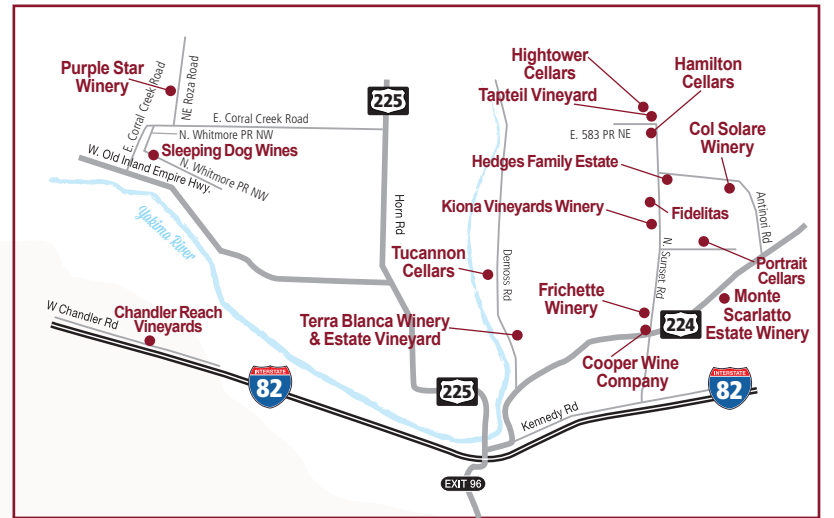

YAKIMA VALLEY CRAFT BEVERAGE MAP

THE YAKIMA VALLEY GROWS MORE HOPS, GRAPES AND FRUIT THAN ANYWHERE ELSE IN THE PACIFIC NORTHWEST. COME EXPERIENCE AWARD WINNING WINE, UNIQUE CRAFT BEER AND HAND-CRAFTED CIDER STRAIGHT FROM THE SOURCE.

YAKIMA RATTLESNAKE HILLS PROSSER RED MOUNTAIN COLUMBIA GORGE BREWERY/CIDERY/DISTILLERY

PROSSER AREA

- VINTNER'S VILLAGE**
- Airfield Estates
 - County Line Tasting Room
 - Gamache Vintners
 - Milbrandt Vineyards
 - Smales Cellars
 - Thurston Wolfe Winery
 - Willow Crest/Apex Cellars
 - Wine O'Clock
 - Bunnel Family Cellars
 - Winemaker's Loft
 - Coyote Canyon Winery
 - Ginkgo Forest Winery
 - Martinez & Martinez
 - McKinley Springs

RED MOUNTAIN AREA

WHAT IS AN AVA?
American Viticultural Areas, or AVAs, are geographical wine grape growing regions in the United States. Their boundaries are defined by the Alcohol and Tobacco Tax and Trade Bureau (TTB) and established at the request of wineries or other petitioners.