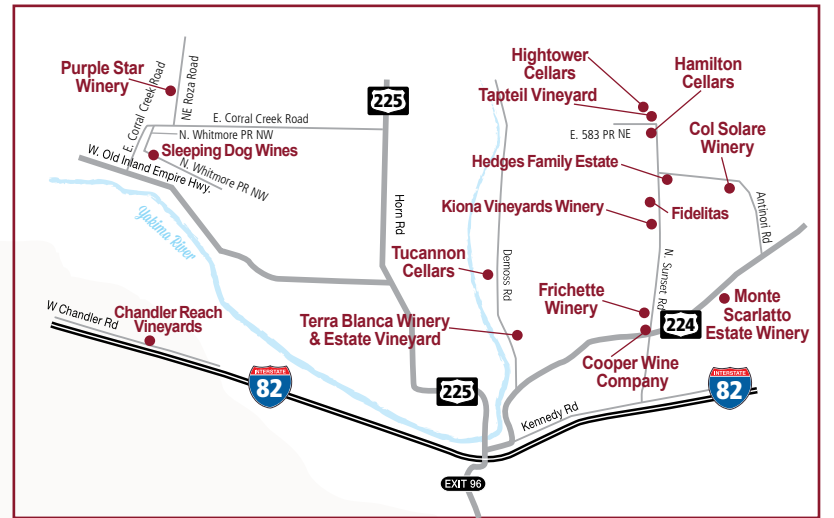

YAKIMA VALLEY CRAFT BEVERAGE MAP

THE YAKIMA VALLEY GROWS MORE HOPS, GRAPES AND FRUIT THAN ANYWHERE ELSE IN THE PACIFIC NORTHWEST. COME EXPERIENCE AWARD WINNING WINE, UNIQUE CRAFT BEER AND HAND-CRAFTED CIDER STRAIGHT FROM THE SOURCE.

YAKIMA RATTLESNAKE HILLS PROSSER RED MOUNTAIN COLUMBIA GORGE BREWERY/CIDERY/DISTILLERY

YAKIMA AREA

RATTLESNAKE HILLS AREA

PROSSER AREA

RED MOUNTAIN AREA

YAKIMA VALLEY AVA

WHAT IS AN AVA?

American Viticultural Areas, or AVAs, are geographical wine grape growing regions in the United States. Their boundaries are defined by the Alcohol and Tobacco Tax and Trade Bureau (TTB) and established at the request of wineries or other petitioners.

COLUMBIA GORGE AREA

The businesses listed on this map have regular business hours, however, for a successful experience we suggest you call to confirm their hours on the day you plan to visit.

- #### VINTNER'S VILLAGE
- Airfield Estates
 - County Line Tasting Room
 - Gamache Vintners
 - Milbrand Vineyards
 - Thurston Wolfe Winery
 - Willow Crest/Apex Cellars
 - Wine O'Clock
 - Winemaker's Loft
 - Coyote Canyon Winery
 - Martinez & Martinez
 - McKinley Springs