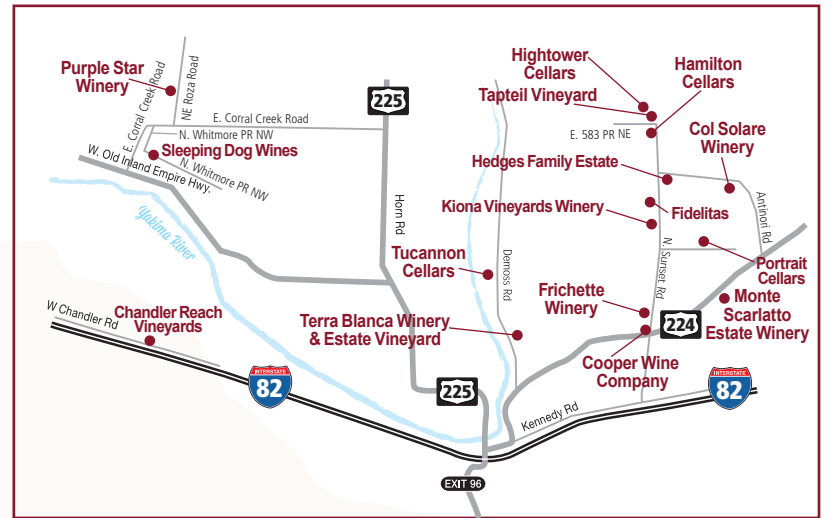

YAKIMA VALLEY CRAFT BEVERAGE MAP

THE YAKIMA VALLEY GROWS MORE HOPS, GRAPES AND FRUIT THAN ANYWHERE ELSE IN THE PACIFIC NORTHWEST. COME EXPERIENCE AWARD WINNING WINE, UNIQUE CRAFT BEER AND HAND-CRAFTED CIDER STRAIGHT FROM THE SOURCE.

YAKIMA RATTLESNAKE HILLS PROSSER RED MOUNTAIN COLUMBIA GORGE BREWERY/CIDERY/DISTILLERY

YAKIMA AREA

RATTLESNAKE HILLS AREA

PROSSER AREA

RED MOUNTAIN AREA

- ### VINTNER'S VILLAGE
- Airfield Estates
 - County Line Tasting Room
 - Gamache Vintners
 - Milbrandt Vineyards
 - Smales Cellars
 - Thurston Wolfe Winery
 - Willow Crest/Apex Cellars
 - Wine O'Clock
 - Bunnel Family Cellars
 - Winemaker's Loft
 - Coyote Canyon Winery
 - Ginkgo Forest Winery
 - Martinez & Martinez
 - McKinley Springs

WHAT IS AN AVA?

American Viticultural Areas, or AVAs, are geographical wine grape growing regions in the United States. Their boundaries are defined by the Alcohol and Tobacco Tax and Trade Bureau (TTB) and established at the request of wineries or other petitioners.