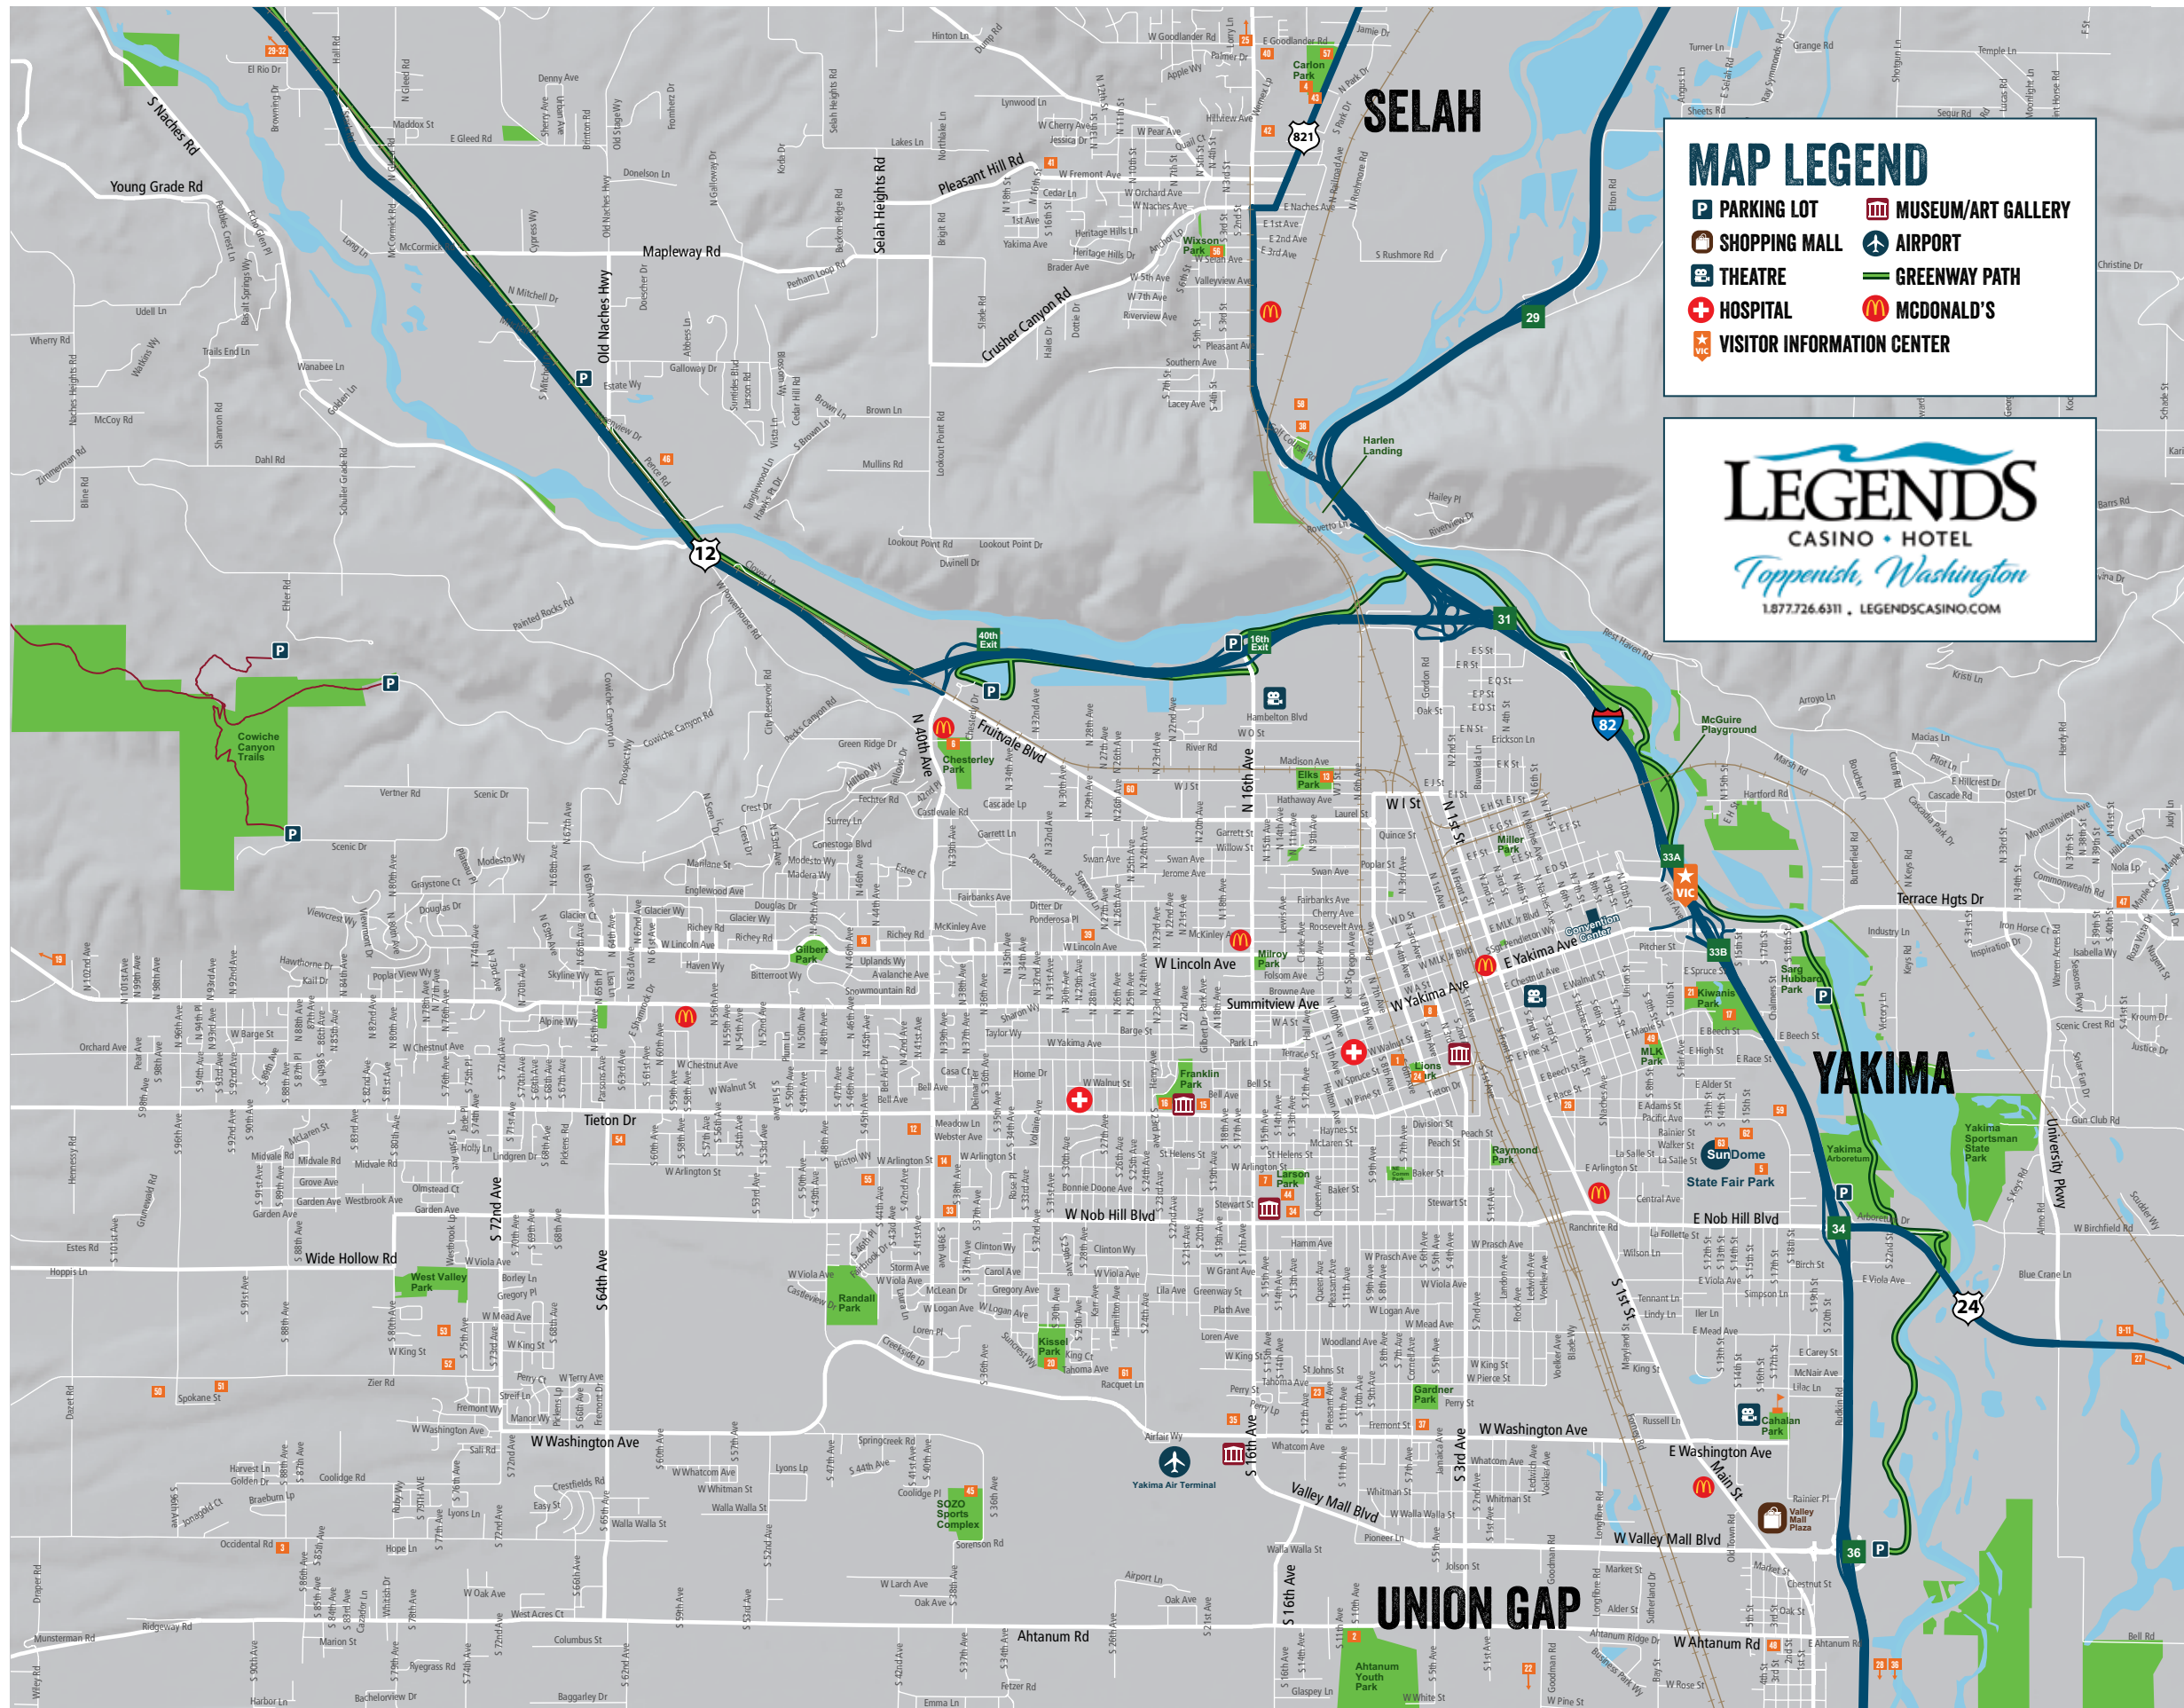

YAKIMA SPORTS VENUE MAP

YakimaSports.org

- A.C. Davis High School**
212 S. 6th Ave, Yakima
- Ahtanum Youth Park**
1000 Ahtanum Rd, Yakima
- Apple Tree Golf Course**
8804 Occidental, Yakima
- Carlton Park**
300 E. Goodlander Rd, Selah
- CW State Fair Raceway**
1301 Fair Ave, Yakima
- Chesterley Skate Park**
40th Ave & River Road, Yakima
- Dunbar Field**
1015 S. 16th Ave, Yakima, WA
- Eagle Lanes**
307 1/2 Chestnut, Yakima
- East Valley Central School**
2010 Beaudry Rd, Yakima
- East Valley Elementary**
1951 Beaudry Rd, Yakima
- East Valley High School**
1900 Beaudry Rd, Yakima
- Eisenhower High School**
611 S. 44th Ave, Yakima
- Elks Park Little League Complex**
8th & 16th Ave on Hathaway, Yakima
- Fisher Park Golf Course**
40th Ave & Arlington Street, Yakima
- Franklin Middle School**
410 S. 19th Ave, Yakima
- Franklin Park**
21st Ave. and Tieton Drive, Yakima
- Gateway Sports Complex**
501 S. 12th St, Yakima
- Gilbert Elementary**
4400 Douglas Dr, Yakima
- Highland Jr/High School**
17000 Summitview Rd, Cowlitz
- Kissel Park**
32nd Ave & Mead Ave, Yakima
- Kiwanis Park**
Fair Avenue & Maple Street, Yakima,
- La Salle High School**
3000 Lightning Way, Union Gap
- Lewis & Clark Middle School**
1114 W. Pierce Yakima
- Lion's Pool**
509 W. Pine Street, Yakima
- McGonagle Park**
Little League Complex
McGonagle & Selah Loop Rds, Selah
- Minda Lanes**
701 S. 2nd St, Yakima
- Moxee Elementary**
528 E. Seattle Ave, Moxee
- Mt. Adams Golf Course**
1250 Rocky Ford Rd, Toppenish
- Naches Pool**
105 N. 4th St., Naches
- Naches Elementary School**
151 Bonlow Dr, Naches
- Naches Valley High School**
101 W. 5th St., Naches
- Naches Valley Middle School**
32 Shafer Ave., Naches
- Nob Hill Lanes**
3807 W. Nob Hill Blvd., Yakima
- Parker Fowler Field**
1000 S. 12th Ave., Yakima
- Perry Soccer Complex**
2011 W. Washington, Yakima
- Renegade Raceway**
1395 North Track Rd., Wapato
- Ridgeview Elementary**
609 W. Washington Ave, Yakima
- River Ridge Golf Course**
295 Golf Course Loop, Selah
- Robertson Elementary**
2807 W. Lincoln Ave., Yakima
- Selah High School**
801 N. 1st St., Selah
- Selah Intermediate School**
1401 W. Fremont Ave., Selah
- Selah Middle School**
411 N. 1st St., Selah
- Selah Skate Park**
S. Wenas Rd & Carlton Park, Selah
- Sherar Gym at YVC**
1000 S. 12th Ave. Yakima
- Sozo Sports Complex**
2200 S. 36th Ave., Yakima
- Suntides Golf Course**
231 Pence Rd., Yakima
- Terrace Heights Elementary**
101 N. 41st St., Yakima
- Union Gap School**
3201 S. 4th St., Union Gap
- Washington Middle School**
519 S. 9th St., Yakima
- West Valley High School**
9800 Zier Rd., Yakima
- West Valley Freshman Campus**
9206 Zier Rd., Yakima
- West Valley Junior High**
705 Zier Rd., Yakima
- West Valley Middle School**
1500 S. 75th Ave., Yakima
- Westwood West Golf Course**
6408 Tieton Drive, Yakima
- Wilson Middle School**
902 S. 44th Ave., Yakima
- Wixson Pool**
216 S. 3rd St., Selah
- Wood Field at Carlton Park**
Goodlander & N. Wenas Rd, Selah
- Yakima Elks Golf & Country Club**
318 Golf Course Loop, Selah
- Yakima Speedway**
1600 Pacific Ave., Yakima
- Yakima Tennis Club (indoor)**
2050 Fruitvale Blvd., Yakima
- Yakima Tennis Club (outdoor)**
516 N. 35th Ave., Yakima
- Yakima County Stadium**
1301 Fair Ave., Yakima
- Yakima Valley SunDome**
1301 Fair Ave., Yakima