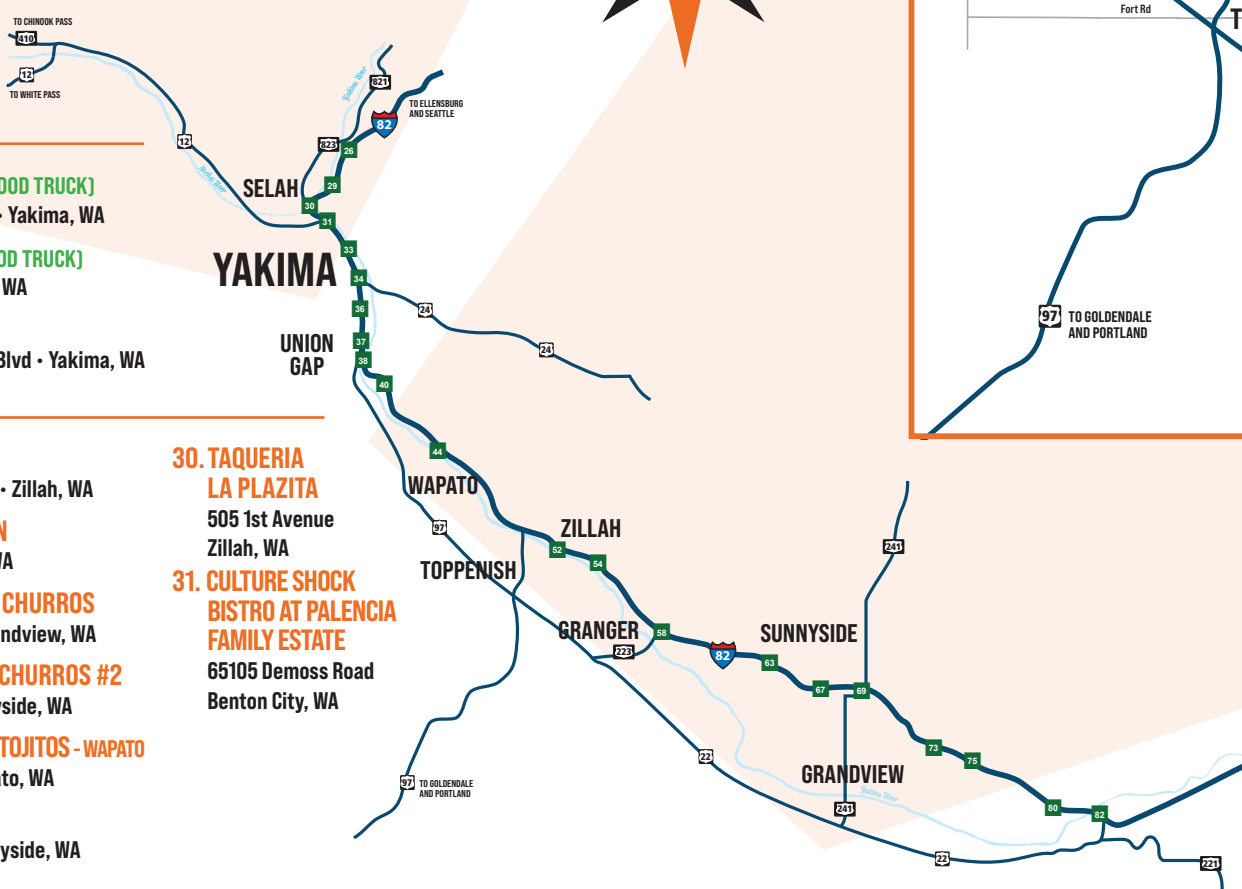

YAKIMA VALLEY TACO & TAMALES TRAIL

YAKIMA VALLEY TACO & TAMALES TRAIL STOPS

Upper Valley Stops

- 1. ANTOJITOS MEXICANOS**
3512 Summitview Avenue • Yakima, WA
- 2. ARIEL'S TACOS**
807 W Nob Hill Blvd • Yakima, WA
- 3. CARNES ASADAS GUADALAJARA (FOOD TRUCK)**
3202 Main Street • Union Gap, WA
- 4. CON SAZON A MÉXICO LINDO**
2712 1st Street • Union Gap, WA
- 5. DON CHEO'S**
1514 S 1st Street • Yakima, WA
- 6. DON MATEO**
704 Wisconsin Avenue • Tieton, WA
- 7. EL PASTOR RESTAURANT**
315 W Walnut Street • Yakima, WA
- 8. EL PARRILLON LOCO**
112 W Nob Hill Blvd • Yakima, WA
- 9. EL PORTÓN - WEST VALLEY**
4808 Tieton Drive • Yakima, WA
- 10. EL PORTÓN DE PEPE**
15 S 5th Avenue • Yakima, WA
- 11. EL TACO PERRON (FOOD TRUCK)**
16th Ave / Fruitvale Blvd • Yakima, WA
- 12. FERNANDO'S MEXICAN FOOD**
802 Wisconsin Avenue • Tieton, WA
- 13. GRAND MONARCA**
6530 W Nob Hill Blvd • Ste 700 • Yakima, WA
- 14. JJ'S BIRRIERIA AND ANTOJITOS - 3RD AVE**
1412 S 3rd Avenue • Suite 102 • Yakima, WA
- 15. JJ'S BIRRIERIA AND ANTOJITOS - MOXEE**
304 W Seattle Avenue • Suite E • Moxee, WA
- 16. LOS HERNANDEZ TAMALES**
3706 Main Street • Union Gap, WA
- 17. LOS HERNANDEZ TAMALES - WEST VALLEY**
6411 W Nob Hill Blvd • Yakima, WA
- 18. MERCEDES & FAMILY**
7 North Front Street • Yakima, WA
- 19. NINO'S MEXICAN GRILL**
4001 Summitview Avenue • Yakima, WA
- 20. TACOS EL REY**
1218 S 6th Steet • Yakima, WA

- 21. TACOS DON CHAYO (FOOD TRUCK)**
2810 W Washington Avenue • Yakima, WA
- 22. TACO EL GRANDE (FOOD TRUCK)**
910 E Nob Hill Blvd • Yakima, WA
- 23. TAMALES EXPRESS**
315 W Martin Luther King Jr Blvd • Yakima, WA

Travel the Yakima Valley Taco & Tamale Trail and savor authentic flavor in every taco, tamale (or more).