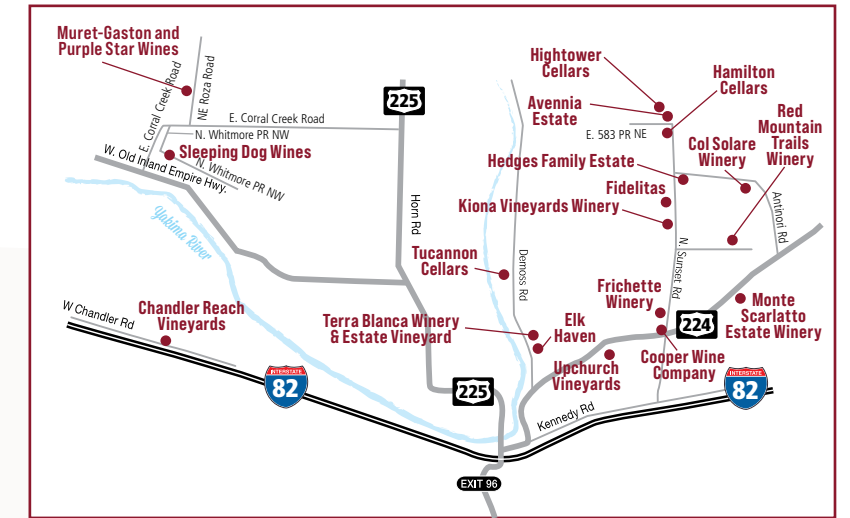

WHAT IS AN AVA?
American Viticultural Areas, or AVAs, are geographical wine grape growing regions in the United States. Their boundaries are defined by the Alcohol and Tobacco Tax and Trade Bureau (TTB) and established at the request of wineries or other petitioners.

The businesses listed on this map have regular business hours; however, for a successful experience we suggest you call to confirm their hours on the day you plan to visit.

Drive Times From Yakima

	Miles	Time
Benton City	66	1 hr
Portland, OR	185	3 hrs
Prosser	50	48 min
Seattle	142	2 hrs/30 min
Spokane	203	3 hrs
Tri-Cities	85	1 hr/23 min
Vancouver, BC	276	5 hrs
Walla Walla	130	2 hrs/25 min
Zillah	21	23 min