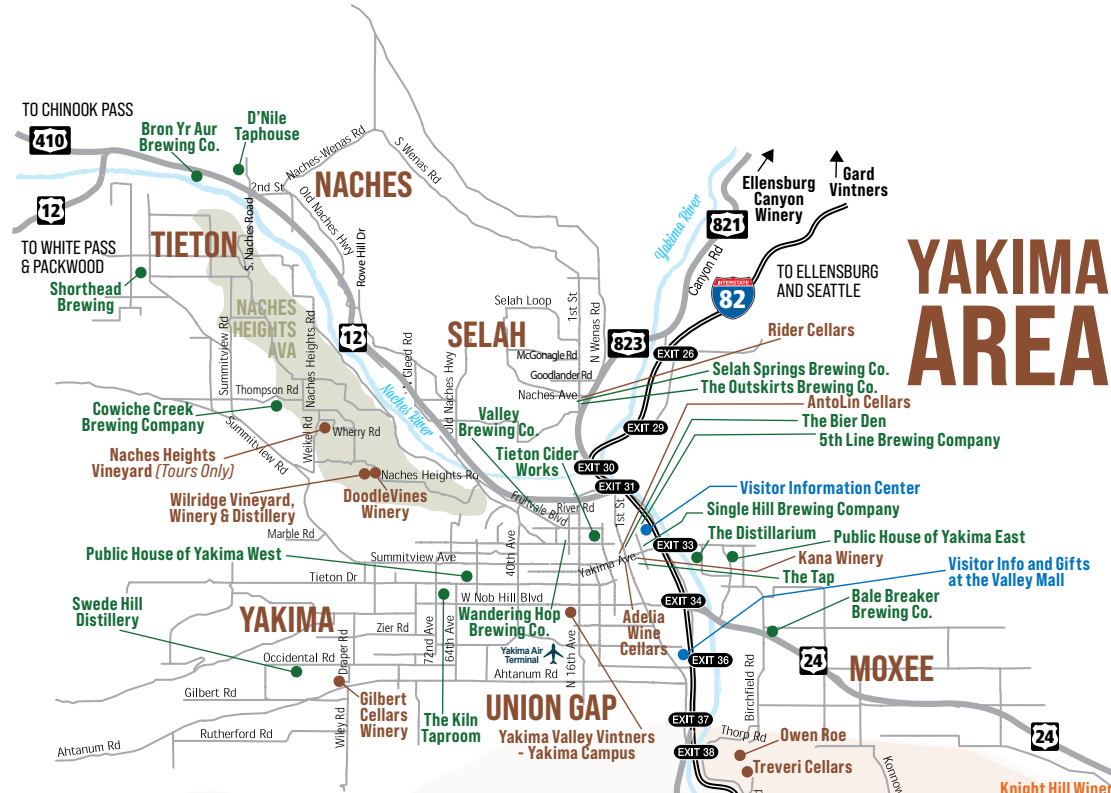

YAKIMA VALLEY

CRAFT BEVERAGE MAP

The Yakima Valley grows more hops, grapes and fruit than anywhere else in the Pacific Northwest. Come experience award-winning wine, unique craft beer and hand-crafted cider straight from the source.

YAKIMA ZILLAH PROSSER RED MOUNTAIN COLUMBIA GORGE BREWERY/CIDERY/DISTILLERY

YAKIMA VALLEY POINTS OF INTEREST

1. WHITMAN HILL WINERY
Come experience their selection of premium, handcrafted wines. Sip and savor in a beautiful scenic setting in the heart of wine country at their estate vineyard. From their family to yours.
2911 Roza Drive • Zillah
509-829-3370 • whitmanhillwine.com

RED MOUNTAIN AREA

WHAT IS AN AVA?
American Viticultural Areas, or AVAs, are geographical wine grape growing regions in the United States. Their boundaries are defined by the Alcohol and Tobacco Tax and Trade Bureau (TTB) and established at the request of wineries or other petitioners.

The businesses listed on this map have regular business hours; however, for a successful experience we suggest you call to confirm their hours on the day you plan to visit.

Drive Times From Yakima

	Miles	Time
Benton City	66	1 hr
Portland, OR	185	3 hrs
Prosser	50	48 min
Seattle	142	2 hrs/30 min
Spokane	203	3 hrs
Tri-Cities	85	1 hr/23 min
Vancouver, BC	276	5 hrs
Walla Walla	130	2 hrs/25 min
Zillah	21	23 min