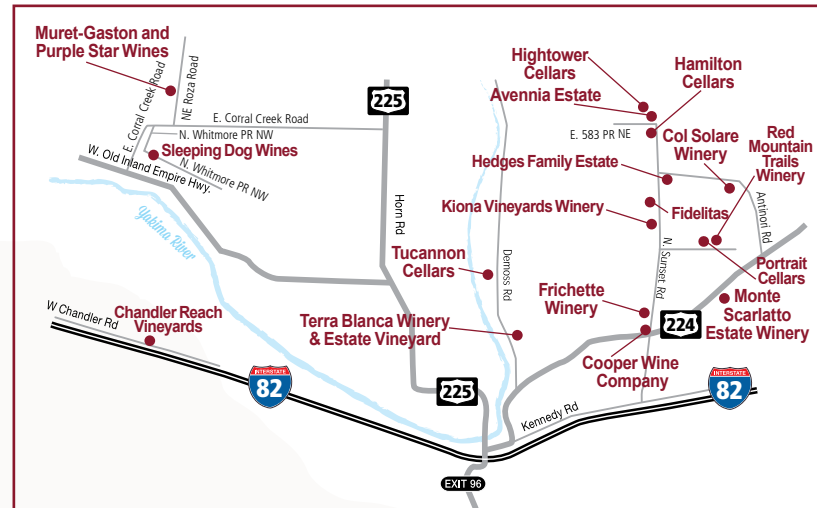

YAKIMA AREA

ZILLAH AREA

YAKIMA VALLEY CRAFT BEVERAGE MAP

THE YAKIMA VALLEY GROWS MORE HOPS, GRAPES AND FRUIT THAN ANYWHERE ELSE IN THE PACIFIC NORTHWEST. COME EXPERIENCE AWARD-WINNING WINE, UNIQUE CRAFT BEER AND HAND-CRAFTED CIDER STRAIGHT FROM THE SOURCE.

YAKIMA ZILLAH PROSSER RED MOUNTAIN COLUMBIA GORGE BREWERY/CIDERY/DISTILLERY

YAKIMA VALLEY POINTS OF INTEREST

1. WHITMAN HILL WINERY
Come experience our selection of premium, handcrafted wines. Sip and savor in a beautiful scenic setting in the heart of wine country. From our family to yours. 2911 Roza Drive • Zillah 509.829.3370 • whitmanhillwine.com

PROSSER AREA

VINTNERS VILLAGE

- Airfield Estates
- County Line Tasting Room
- Wit Cellars
- Milbrandt Vineyards and Ryan Patrick Wines
- Smasne Cellars
- Thurston Wolfe Winery
- Willow Crest/Apex Cellars
- Wine O'Clock
- Bunnell Family Cellars
- Winemaker's Loft
- Coyote Canyon Winery
- Martinez & Martinez

RED MOUNTAIN AREA

WHAT IS AN AVA?
American Viticultural Areas, or AVAs, are geographical wine grape growing regions in the United States. Their boundaries are defined by the Alcohol and Tobacco Tax and Trade Bureau (TTB) and established at the request of wineries or other petitioners.